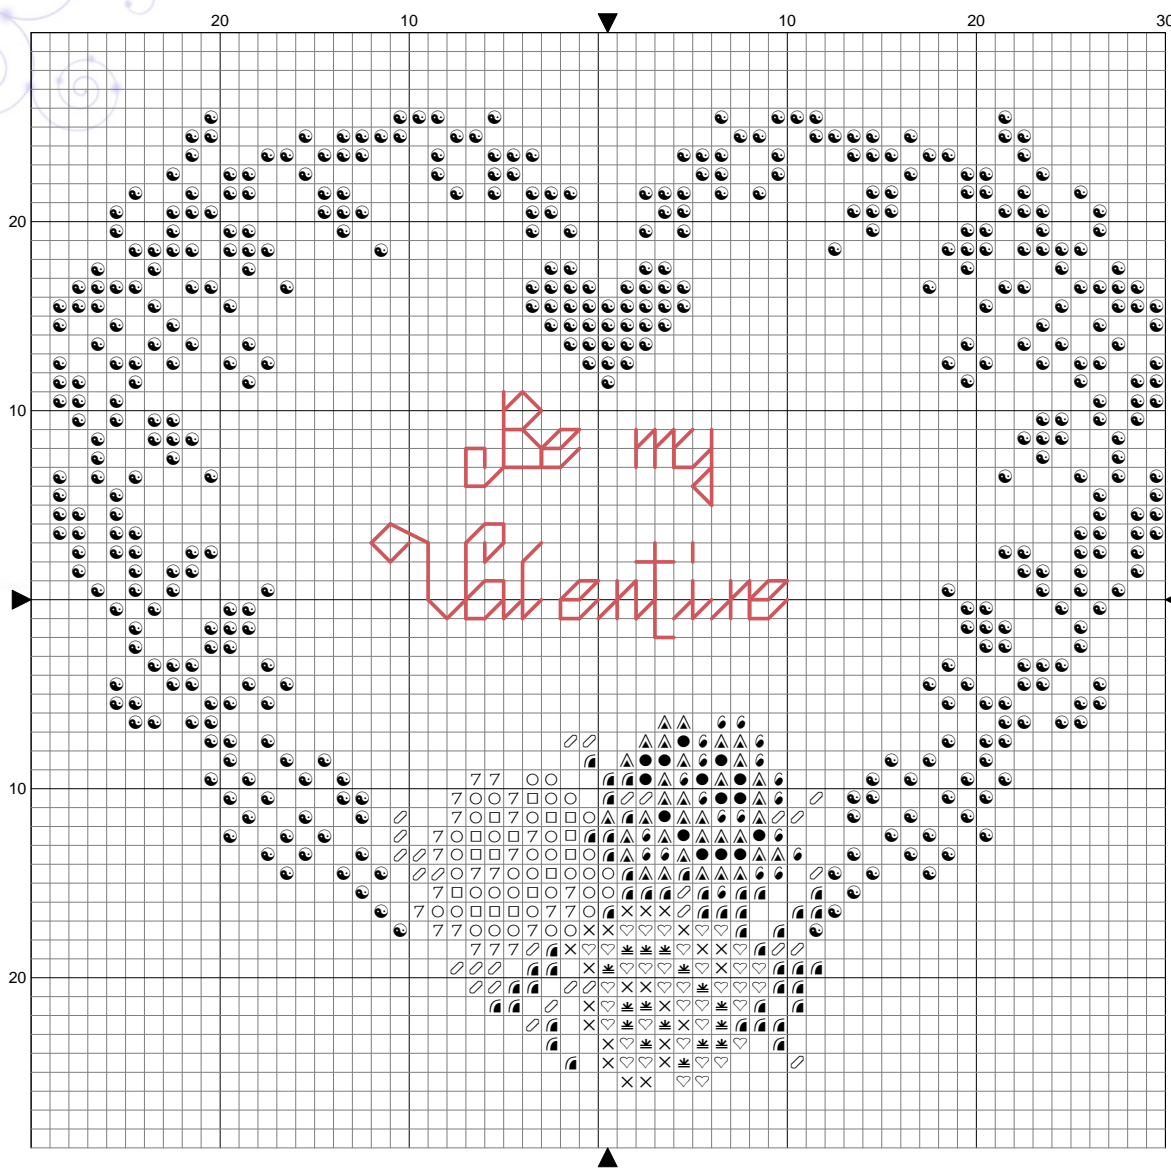

Valentine Day

DMC List

▲ 326 Ruby red	● 335 Dark rose	■ 470 Olive green
◊ 472 Bud green	☯ 498 Dark red	✦ 676 Savannah gold
♡ 677 Sand gold	× 746 Vanilla	○ 760 Grenadine pink
● 814 Deep wine red	□ 3712 Blush pink	7 3713 Quartz pink

Backstitch

1. 3712 Blush pink

© Copyright 1994 - 2013 Laura Galutti Lattuada
Owner and unique designer of *Passione Ricamo*®
all rights reserved