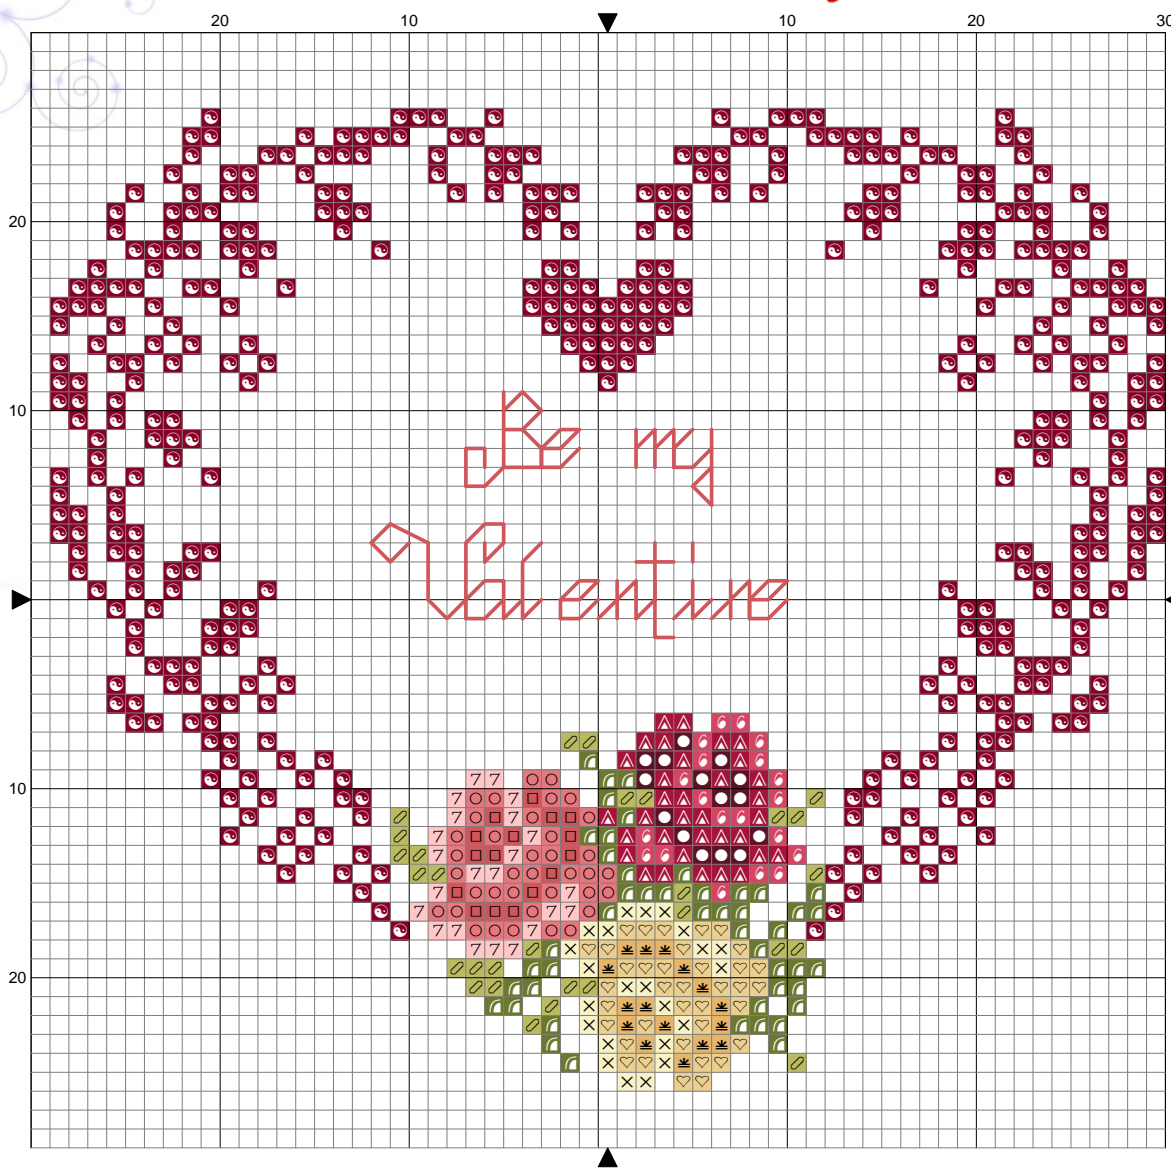

# Valentine Day

## DMC List

- |  |   |  |
|--|---|--|
|  326 Ruby red      |  335 Dark rose   |  470 Olive green    |
|  472 Bud green     |  498 Dark red    |  676 Savannah gold  |
|  677 Sand gold     |  746 Vanilla     |  760 Grenadine pink |
|  814 Deep wine red |  3712 Blush pink |  3713 Quartz pink   |

## Backstitch

-  3712 Blush pink

© Copyright 1994 - 2013 Laura Gabutti Lattuada  
 Owner and unique designer of Passione Ricamo®  
 all rights reserved

## Backstitch

- 3712 Blush pink

© Copyright 1994 - 2013 Laura Galutti Lattuada  
 Owner and unique designer of *Passione Ricamo*®  
 all rights reserved