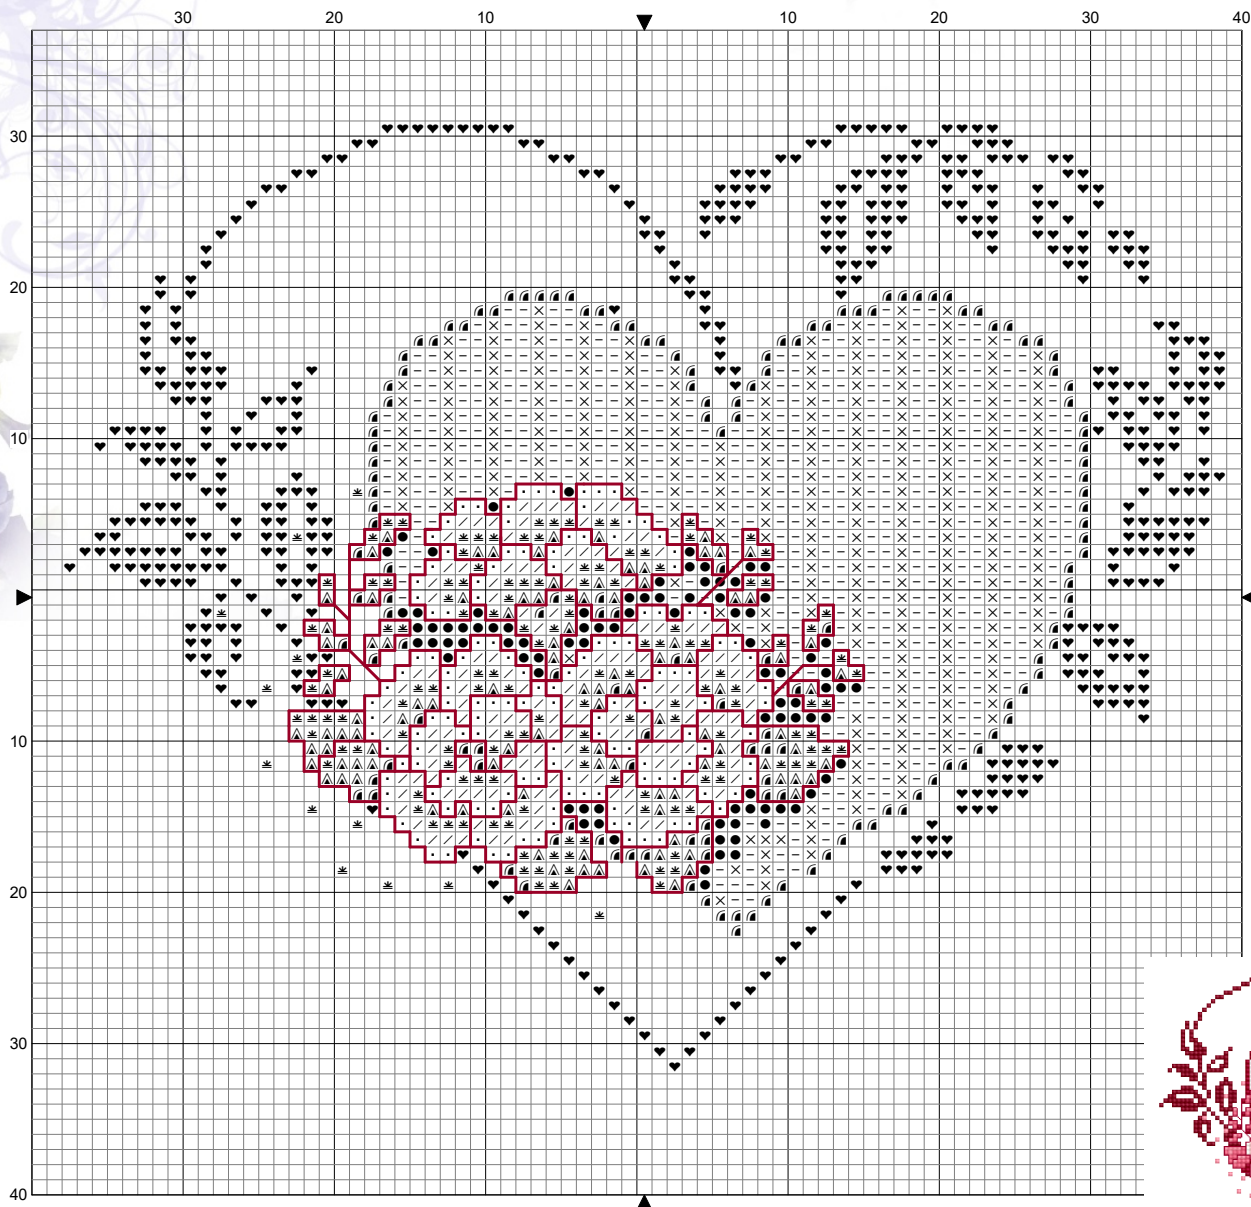

DMC List

- | | | | | |
|--|--|--|---|---|
|  304 |  762 |  816 |  818 |  899 |
|  3326 |  3865 |  3866 |  BLANC | |

Backstitch

-  304

© Copyright 1994 - 2013 Laura Gabutti Lattuada
 Owner and unique designer of Passione Ricamo®
 all rights reserved

DMC List

- ☞ 304 × 762 ♥ 816 / 818 ▲ 899
- ≡ 3326 · 3865 ● 3866 - BLANC

Backstitch

- 304

© Copyright 1994 - 2013 Laura Gabutti Lattuada
 Owner and unique designer of Passione Ricamo ©
 all rights reserved