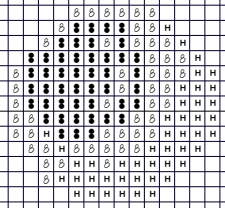

Angelo di Dio

che sei il mio custode

reggi e governa me

che ti fui affidato

dalla Pietra Celeste

Amen

Una preghiera di speranza e rinascita per il nostro Abruzzo e per la nostra Italia...
Che tutto passi in fretta e torni a splendere il sole e la speranza...

The earthquake have destroy and devastated the Abruzzo region,
The death people are more than 170 and they are increasing hour by hour...more than 100.000 person have lost home and now they are hundres injured and thousands evacuated
Numerous buildings destroyed and 40-50,000 people displaced.
The earthquake, which registered 5.8 on Richter scale, occurred at 3.32 am and was felt all over central Italy.
The epicentre was about 10 kilometres from L'Aquila and the tremor was felt distinctly all over central Italy from Milan to Naples.