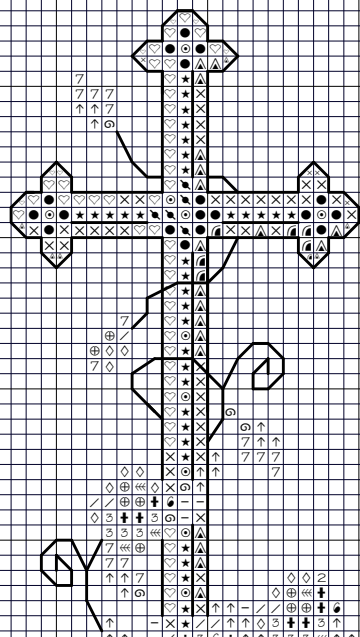

Angelo di Dio

che sei il mio custode

reggi e governa me

che ti fui affidato

dalla Pietra Celeste

Amen

Una preghiera di speranza e rinascita per il nostro Abruzzo e per la nostra Italia...
Che tutto passi in fretta e torni a splendere il sole e la speranza...

The earthquake have destroy and devastated the Abruzzo region,
The death people are more than 170 and they are increasing hour by hour...more than 100.000 person have lost home and now they are hundres injured and thousands evacuated
Numerous buildings destroyed and 40-50,000 people displaced.
The earthquake, which registered 5.8 on Richter scale, occurred at 3.32 am and was felt all over central Italy.
The epicentre was about 10 kilometres from L'Aquila and the tremor was felt distinctly all over central Italy from Milan to Naples.

Punto Scritto
parole e croce
PB01
Per i rami
DMC 469 o venus 2603
Back Stitch
Cross and words
PB01
For branches
DMC 469 or venus 2603

- Mill Hill beads code 02013
- ⊙ Mill Hill beads code 00968
- ⌂ Mill Hill beads code 00367
- ★ Rainbow Gallery Petite braid PB01

Tessuto Lino 120fili o aida 60 fori
Ricamo in punti 100 x 83
Misura finita circa 18 x 15

Fabric: 14 count
Stitches: 100 x 83
Size: 7.14 x 5.93 inches
Use 2 strands of thread for cross stitch